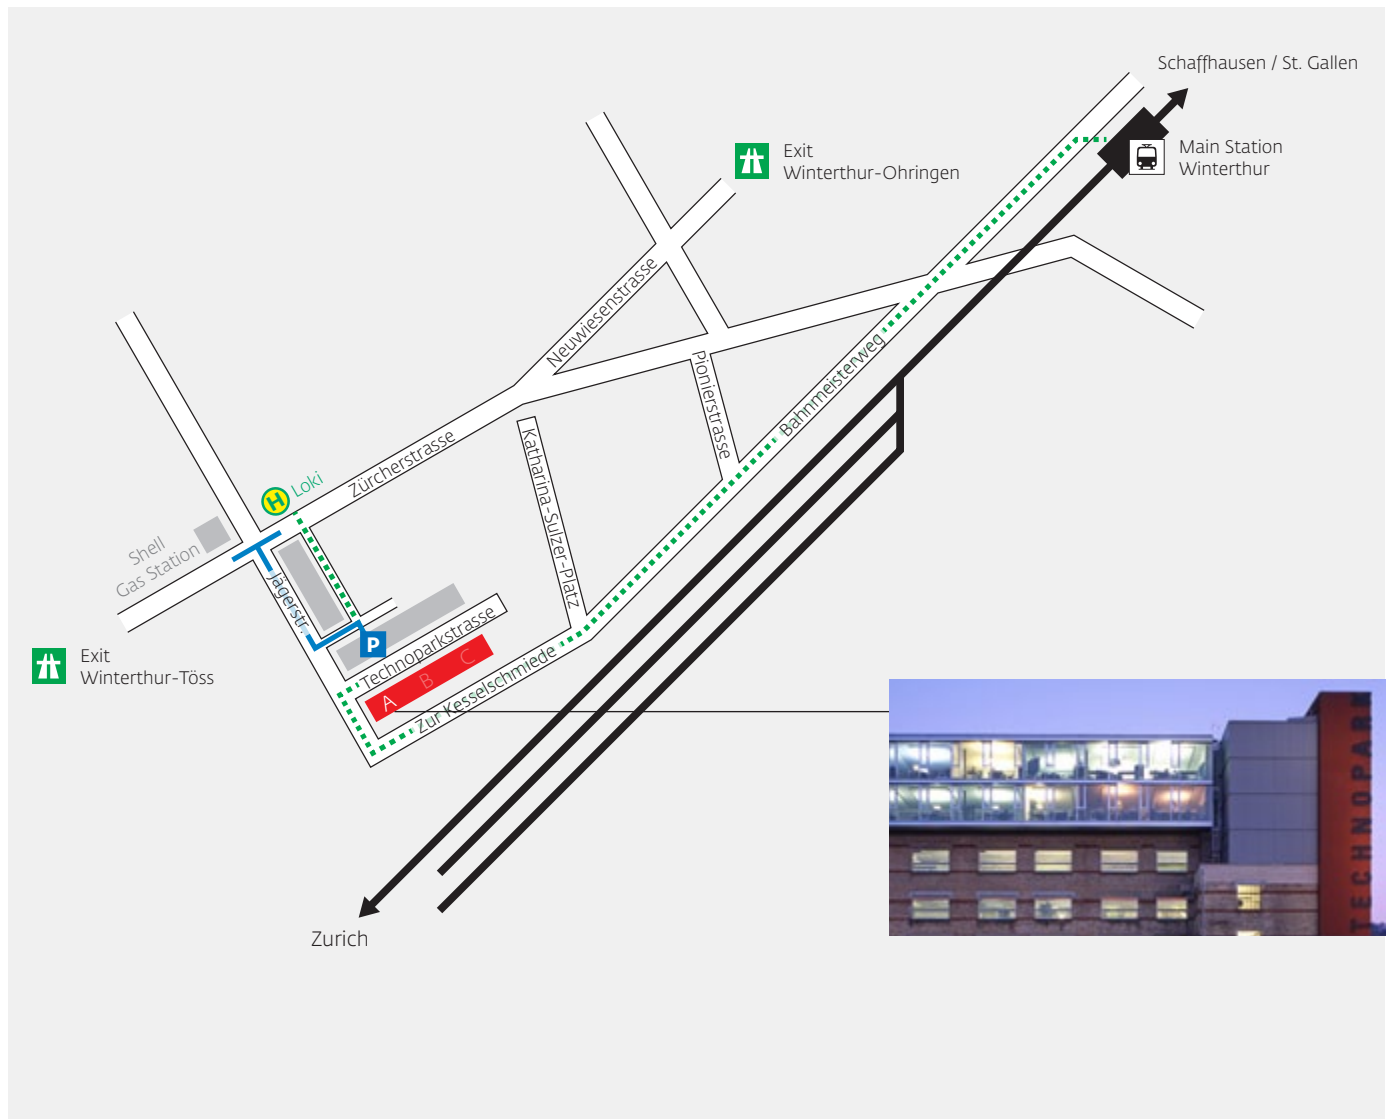

You will find us in the Technopark Winterthur (TPW) in the former Sulzer industrial area, in the Technoparkstrasse 2, Entry A, 4th floor. An elevator is in place.

If you use public transport, it is a 10 minute walk from the main station along the rails (direction Zurich) to the TPW. Or you can take the bus line 1 (direction Töss) to «Loki» (3rd stop).

Arriving by car, you turn from the Zürcherstrasse into the Jägerstrasse. There is the car park «Technoparkstrasse» in the building next to the TPW.

We are delighted to welcome you and wish you a good journey.