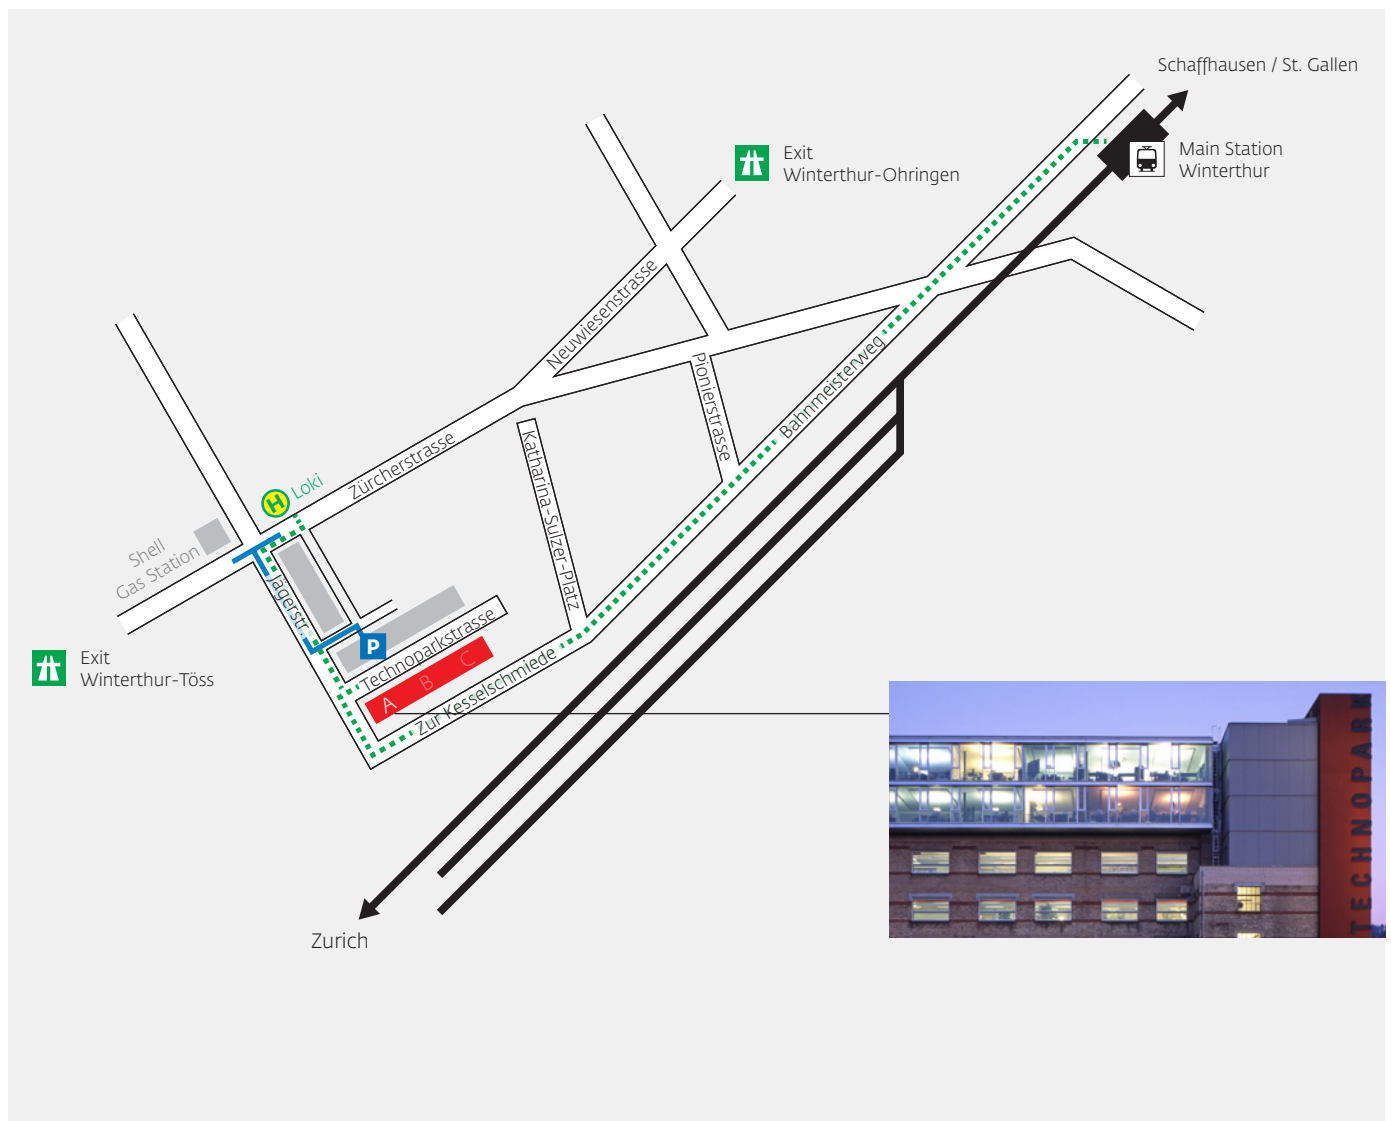

You will find us in the Technopark Winterthur (TPW) in the former Sulzer industrial area, in the Technoparkstrasse 2, Entry A, 4th floor. An elevator is in place.

If you use public transport, it is a 10 minute walk from the main station along the rails (direction Zurich) to the TPW. Or you can take the bus line 1 (direction Töss) to «Loki» (3rd stop).

Arriving by car, you turn from the Zürcherstrasse into the Jägerstrasse. There is the car park «Technoparkstrasse» in the building next to the TPW.

We are delighted to welcome you and wish you a good journey.